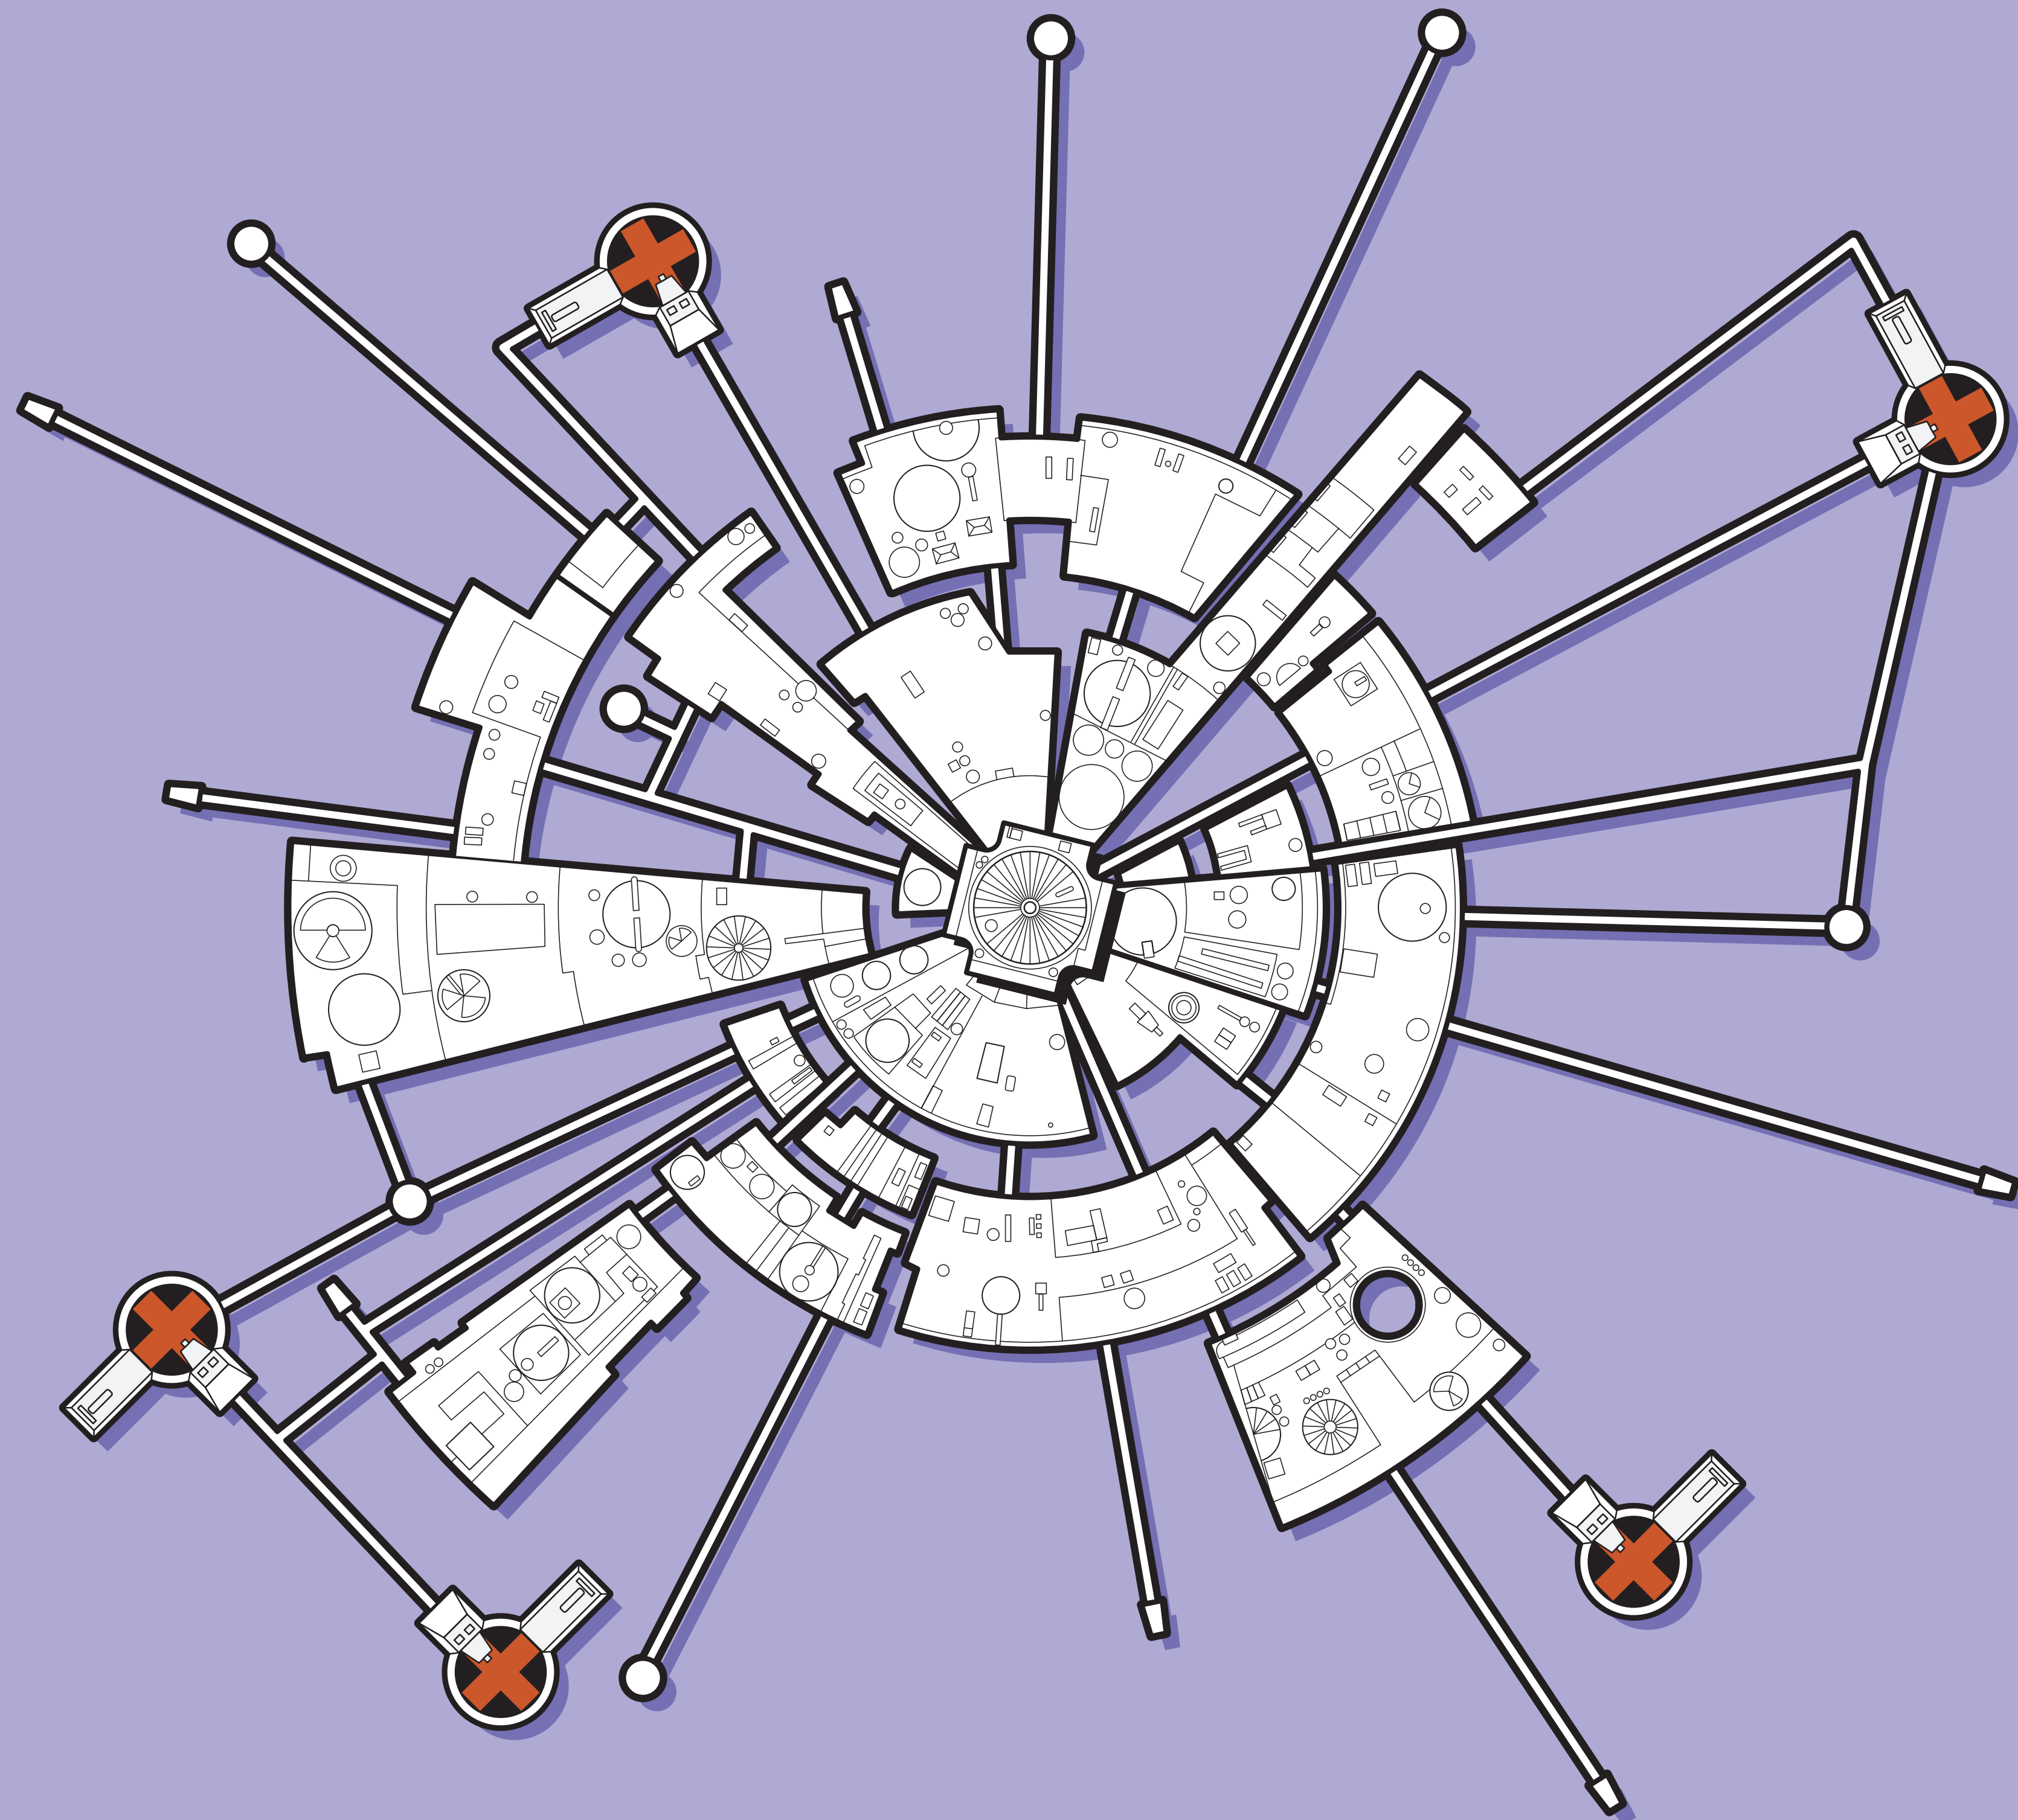

MOONBASE ALPHA

Exterior View

- 0. Main Mission Computer Annex
- 1. Main Mission Command Tower
- 2. Weapons Stores
- 3. Chemical Labs
- 4. Weapon Section
- 5. Computer Section
- 6. Medical Center
- 7. Astrophysics Labs
- 8. Technical Section
- 9. Technical Experimentation Labs
- 10. Geological Labs
- 11. Accomodation Unit
- 12. Fuel Storage (Non Flammable)
- 13. Nuclear Generating Facility 3
- 14. Recreation and Dining Complex
- 15. Hydroponics Farms
- 16. Nuclear Generating Facility 1
- 17. Life Support Equipment Stores
- 18. Life Support Systems Building
- 19. Observatory
- 20. Maintenance Building
- 21. Nuclear Generating Facility 2
- 22. Deep Space Tracking Station
- 23. Chemical Stores (Non Flammable)
- 24. Technical Stores
- 25. Alien Life Experimentation Unit

- A. Launch Pad 3
- B. Launch Pad 1
- C. Launch Pad 2
- D. Launch Pad 4
- E. Launch Pad 5
- F. Travel Tube (typical)
- G. Flammable Material Storage (7)
- H. Nuclear Waste Domes (8)
- I. Radio Telescope

Location: Crater Plato (+52° -10°)
Compliment: 320 persons (maximum Capacity)
Number of Eagle Spacecraft: 40
Number of Moon Buggies: 25

100 meters