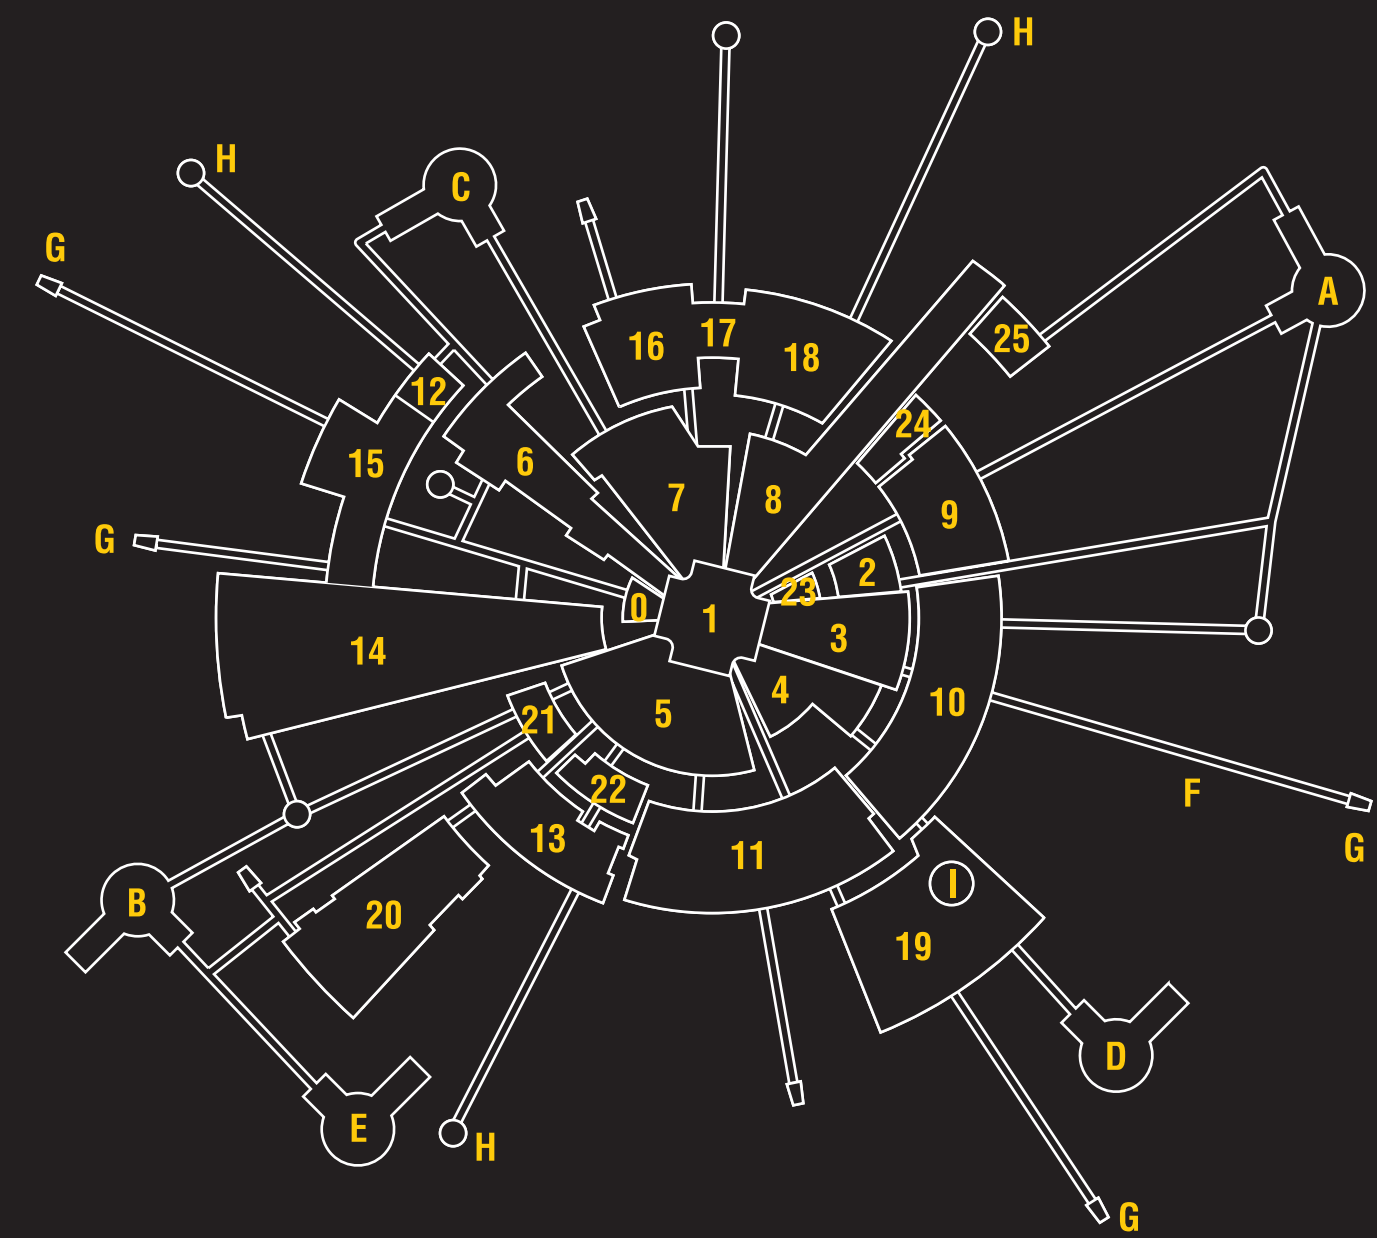

MOONBASE ALPHA

Exterior View

- 0. Main Mission Computer Annex
- 1. Main Mission Command Tower
- 2. Weapons Stores
- 3. Chemical Labs
- 4. Weapon Section
- 5. Computer Section
- 6. Medical Center
- 7. Astrophysics Labs
- 8. Technical Section
- 9. Technical Experimentation Labs
- 10. Geological Labs
- 11. Accomodation Unit
- 12. Fuel Storage (Non Flammable)
- 13. Nuclear Generating Facility 3
- 14. Recreation and Dining Complex
- 15. Hydroponics Farms
- 16. Nuclear Generating Facility 1
- 17. Life Support Equipment Stores
- 18. Life Support Systems Building
- 19. Observatory
- 20. Maintenance Building
- 21. Nuclear Generating Facility 2
- 22. Deep Space Tracking Station
- 23. Chemical Stores (Non Flammable)
- 24. Technical Stores
- 25. Alien Life Experimentation Unit

- A. Launch Pad 3
- B. Launch Pad 1
- C. Launch Pad 2
- D. Launch Pad 4
- E. Launch Pad 5
- F. Travel Tube (typical)
- G. Flammable Material Storage (7)
- H. Nuclear Waste Domes (8)
- I. Radio Telescope

Location: Crater Plato (+52° -10°)
Compliment: 320 persons (maximum Capacity)
Number of Eagle Spacecraft: 40
Number of Moon Buggies: 25

100 meters