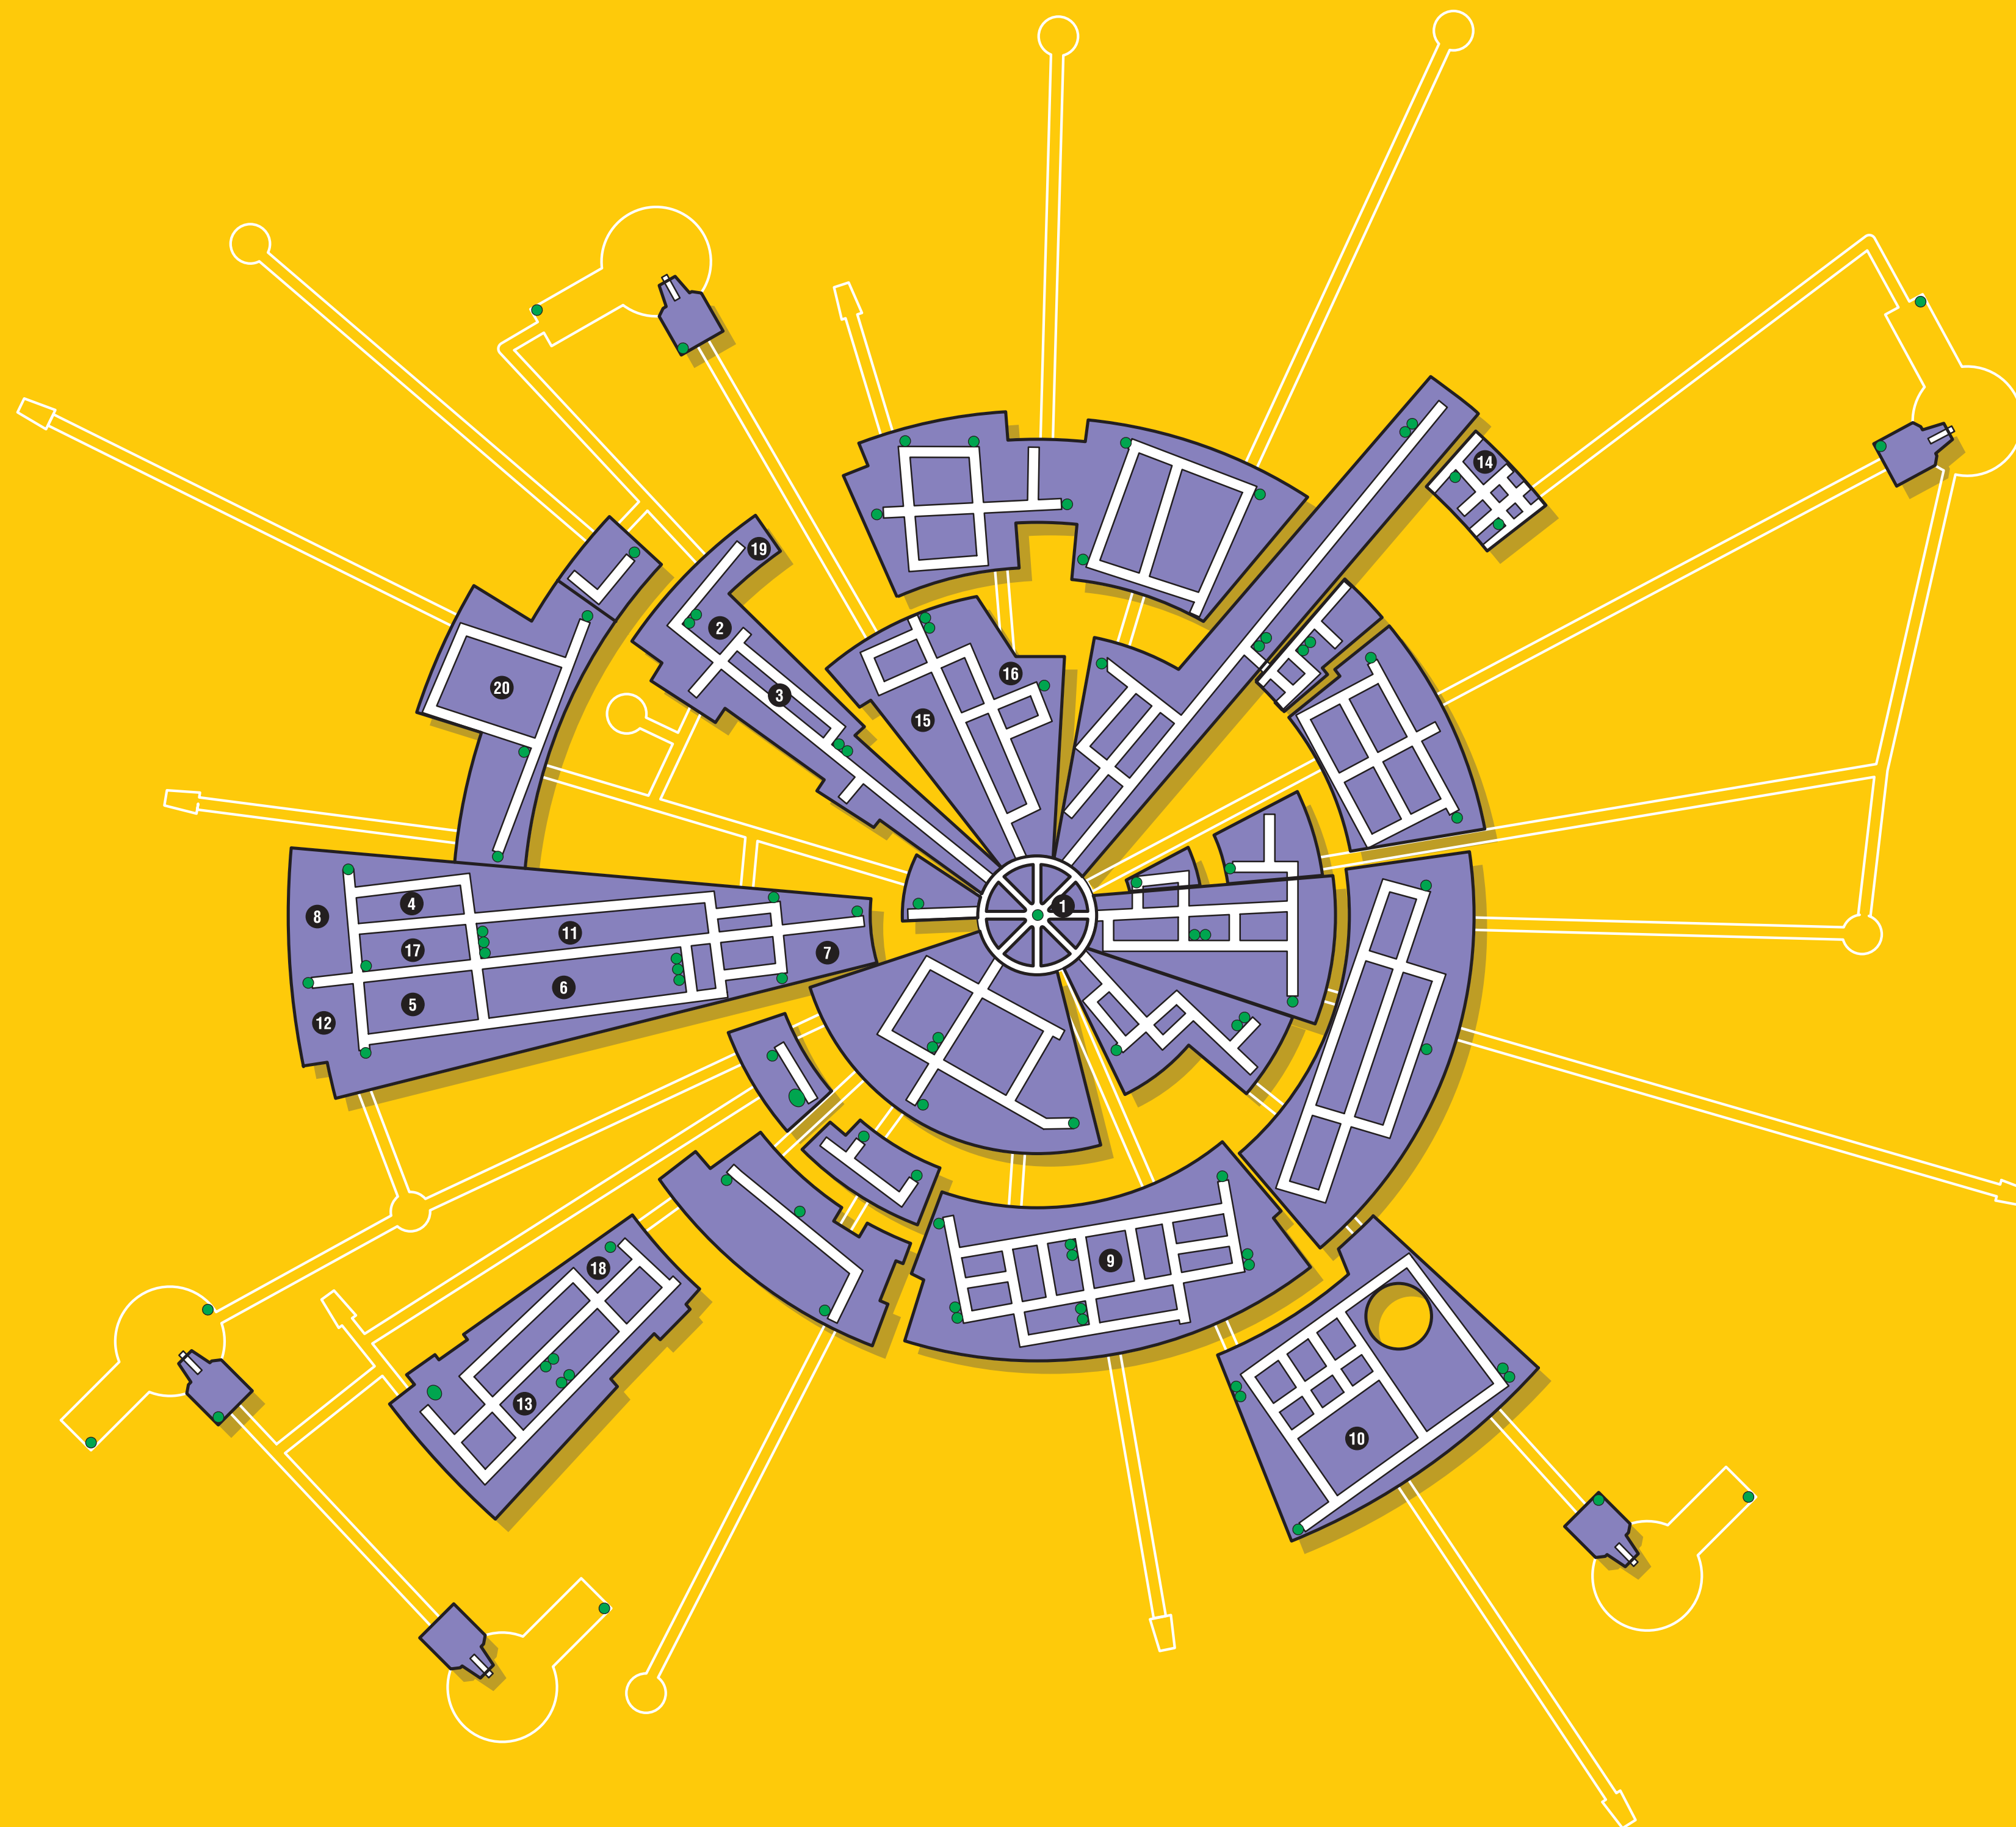

# MOONBASE ALPHA

## Level G

1. Moonbase Orientation Center
2. Surgery
3. Intensive Care Unit
4. Bowling Alley
5. Pool
6. Performing Arts Theatre
7. Cinema
8. Solarium
9. Single Officer Quarters
10. Lunar/Space Research Center
11. Gymnasium
12. Enviromental Habitat
13. Fabrication Facilities
14. Cosmology Section
15. Energy Study Center
16. Solar Activity Center
17. Library Lounge
18. Laudry
19. Medical Officer's Lab and Office
20. Hydroponic Experimentation Labs

## MAIN MISSION TOWER PLAN

LEVEL A

LEVEL B

LEVEL C

LEVEL D

LEVEL E

LEVEL F

**MAIN MISSION TOWER** is the tallest structure. The Tower is 10 stories tall with 8 stories above ground. Within its walls are majority of Moonbase Command facilities.

**LEVEL G** is the highest aboveground level of Moonbase Alpha. It contains a general sampling of all Moonbase services.

100 meters