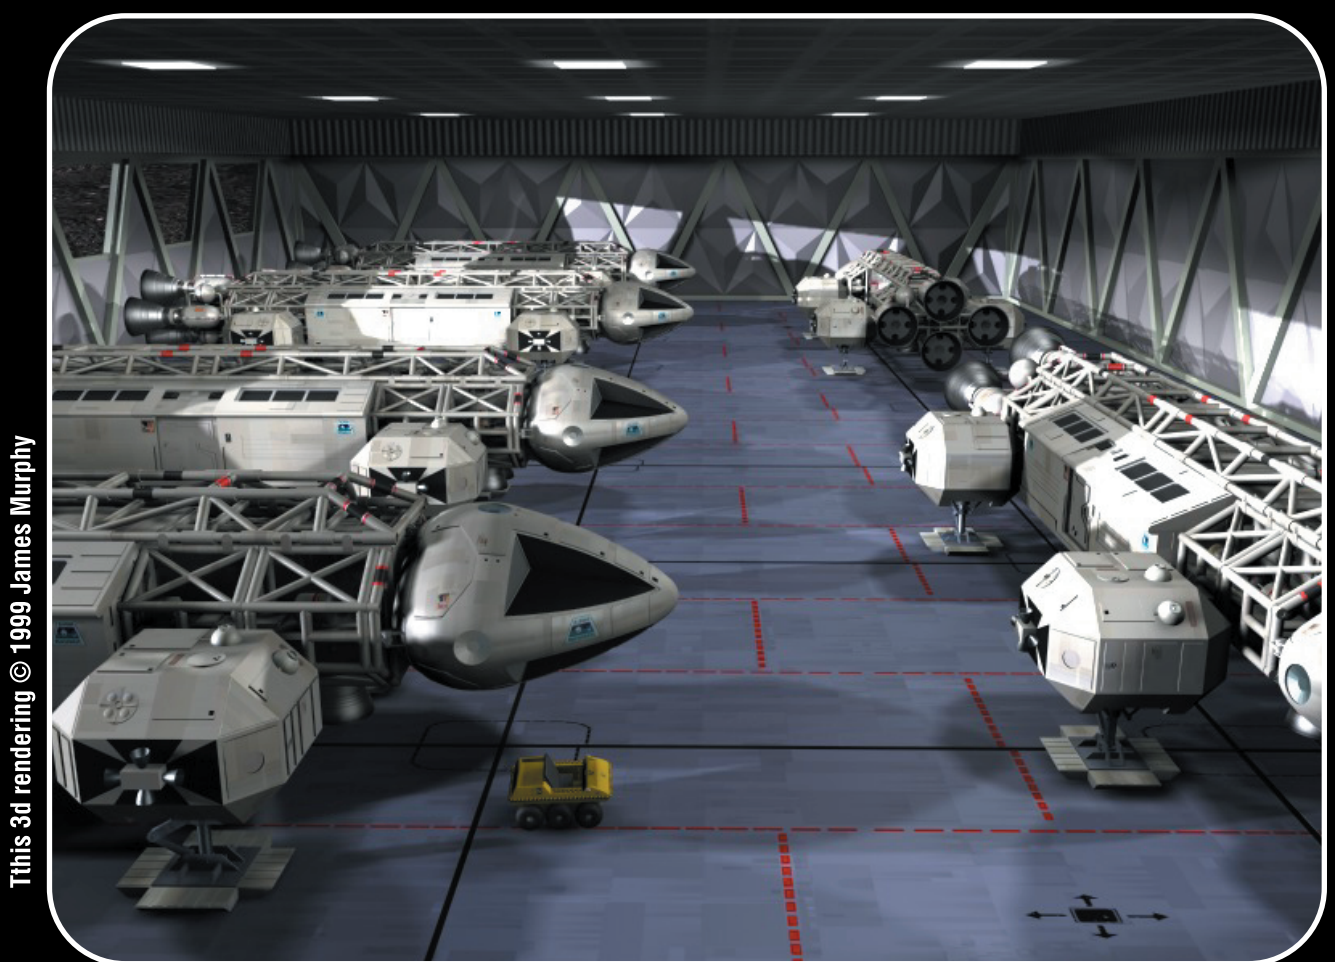

## Level J

1. Command Center
2. Medical Center
3. Power/Life Support Section (Level J)
4. Accommodation Unit
5. Dining Facility
6. Life Support Equipment
7. Technical Labs
8. Water Recycling and Storage Plant (lower level)
9. Eagle Maintenance Bay (pressurized area)
10. Nuclear Furnace (lower level)
11. Hangar Section (pressurized area)
12. Eagle Module Storage
13. Observation Balcony and Control Area
14. Launch Pad Lift Platform (typical)
15. Storage Bays
16. Fuel Storage
17. Travel Tube to Research Station

**LEVEL J** is the lowest level in use on Moonbase Alpha. Here are the hangars and service bays for the Eagle Spacecraft and the necessary control centers for Moonbase operations should the upper level control stations ever become useless.

This 3d rendering © 1999 James Murphy

The main hangar as seen from the Observation Balcony.