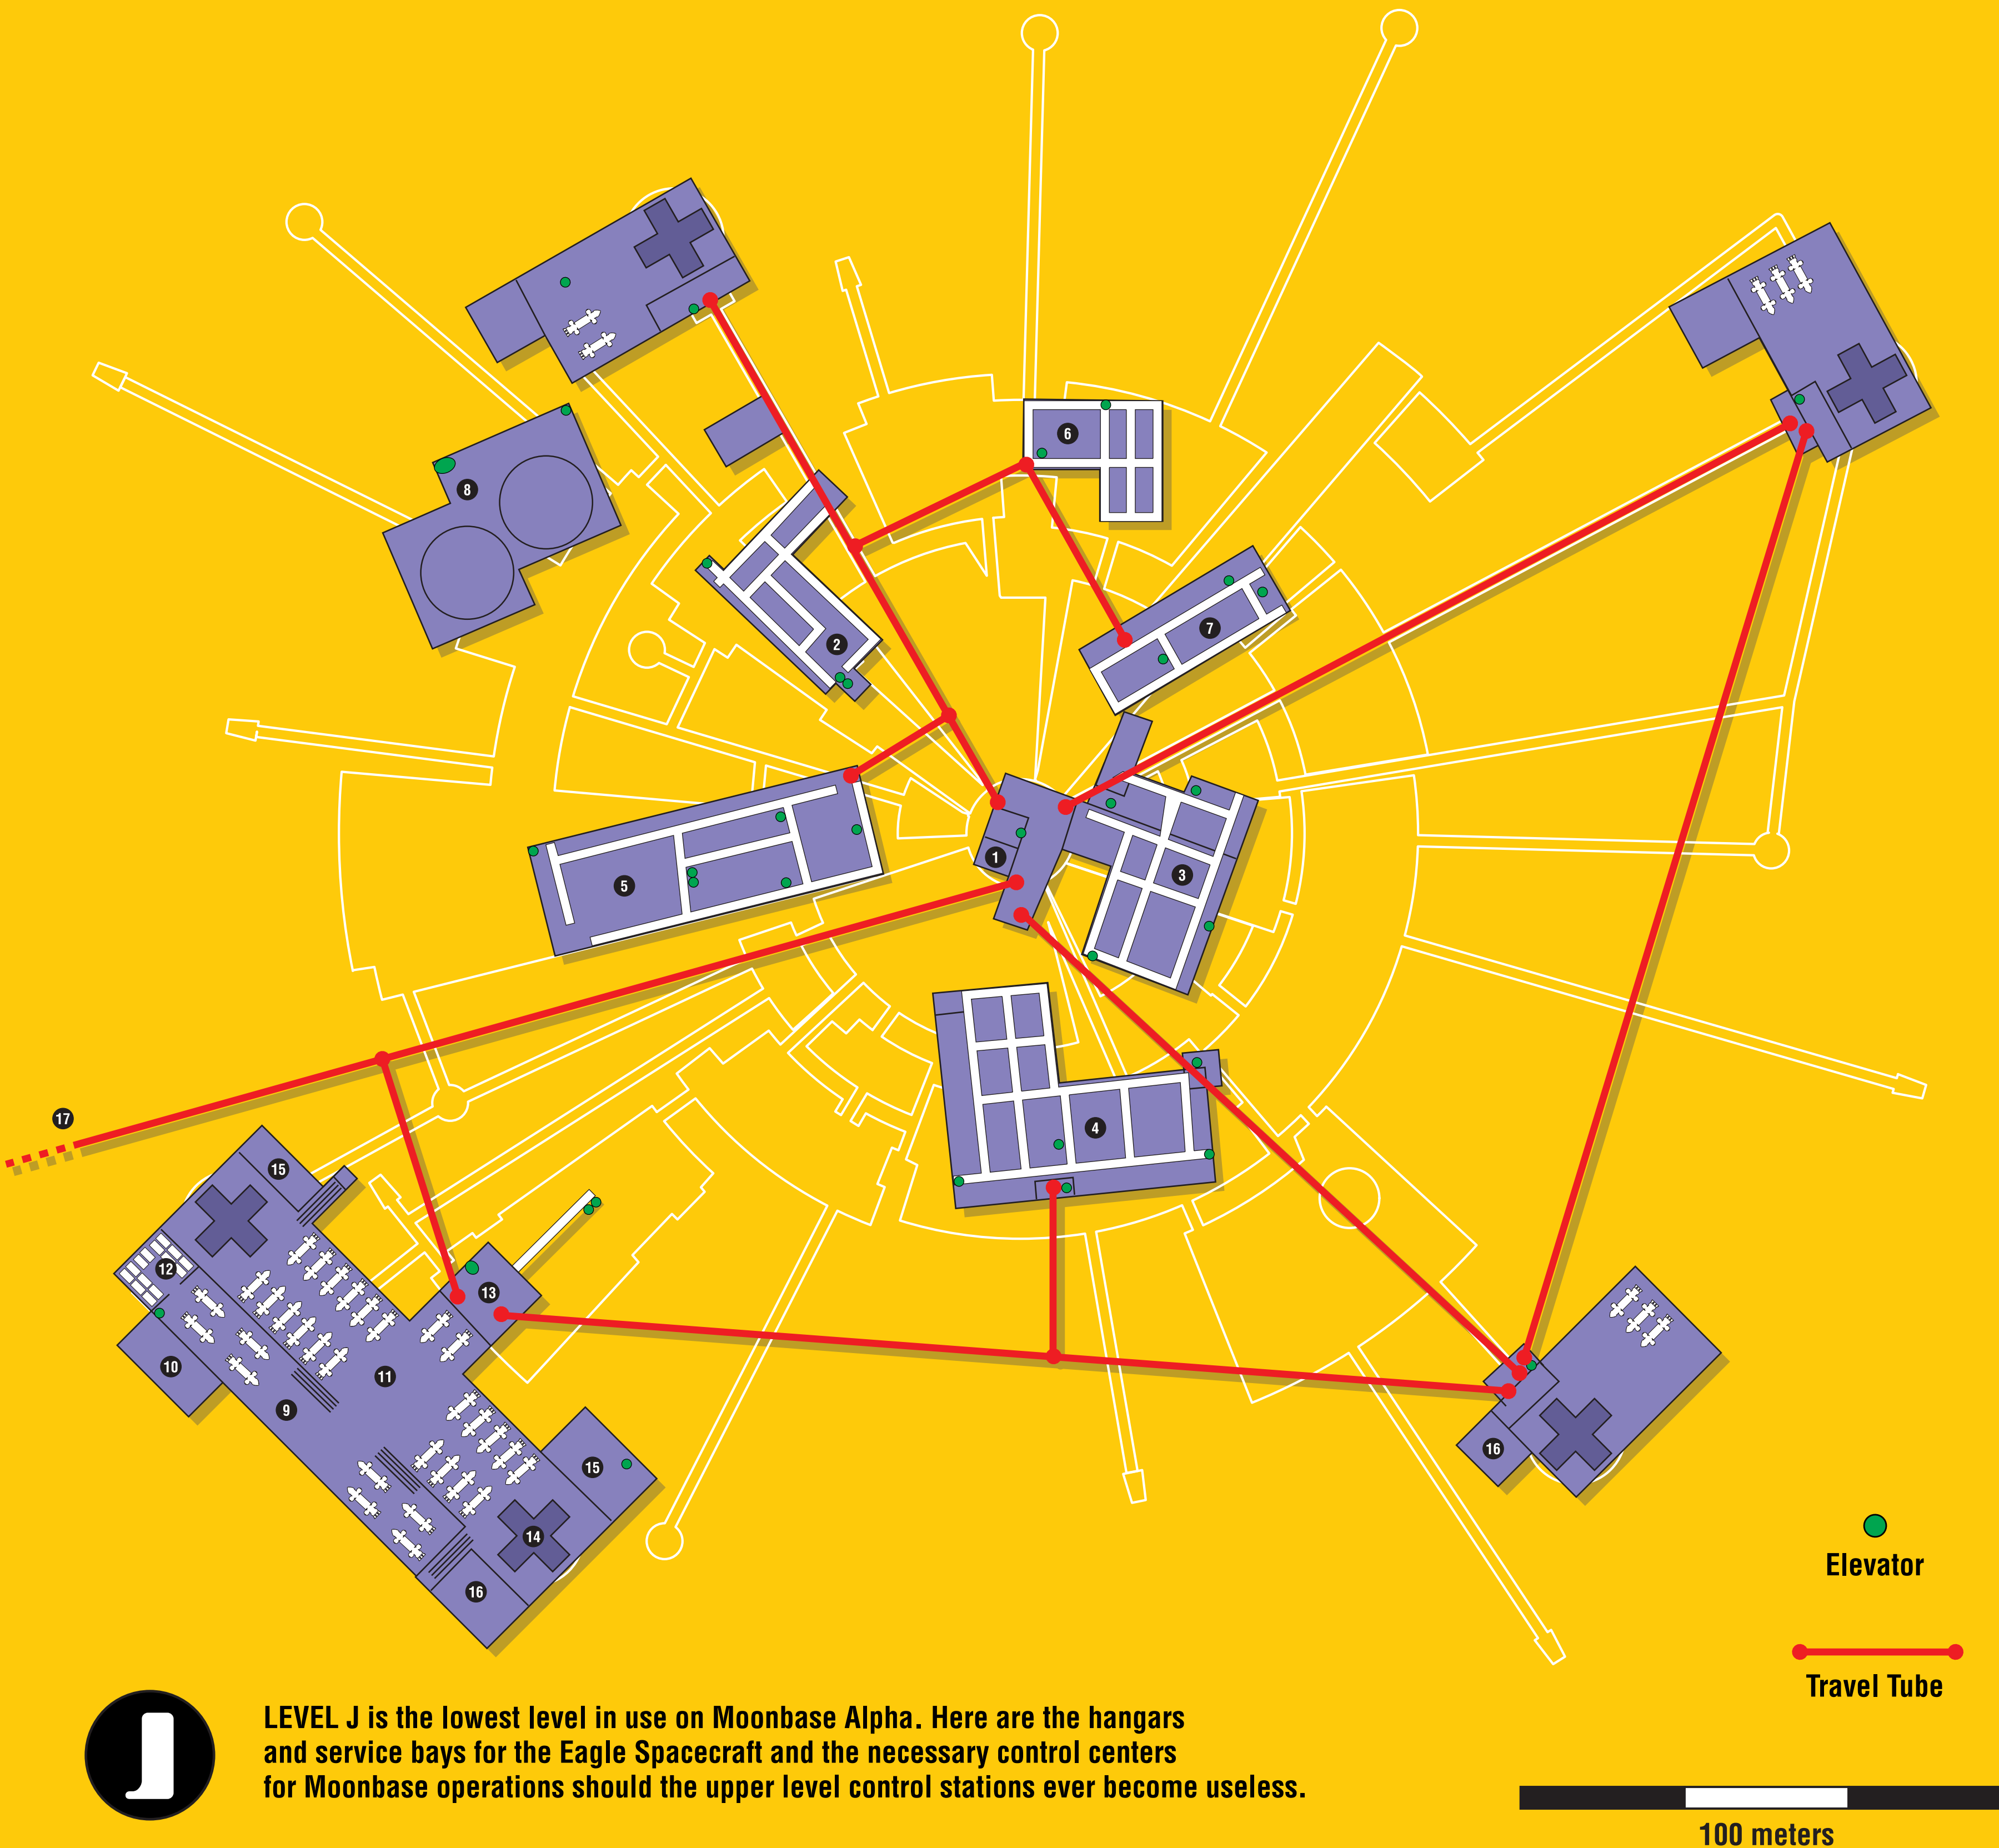

# MOONBASE ALPHA

## Level J

1. Command Center
2. Medical Center
3. Power/Life Support Section (Level J)
4. Accommodation Unit
5. Dining Facility
6. Life Support Equipment
7. Technical Labs
8. Water Recycling and Storage Plant (lower level)
9. Eagle Maintenance Bay (pressurized area)
10. Nuclear Furnace (lower level)
11. Hangar Section (pressurized area)
12. Eagle Module Storage
13. Observation Balcony and Control Area
14. Launch Pad Lift Platform (typical)
15. Storage Bays
16. Fuel Storage
17. Travel Tube to Research Station

**LEVEL J** is the lowest level in use on Moonbase Alpha. Here are the hangars and service bays for the Eagle Spacecraft and the necessary control centers for Moonbase operations should the upper level control stations ever become useless.

This 3d rendering © 1999 James Murphy

The main hangar as seen from the Observation Balcony.